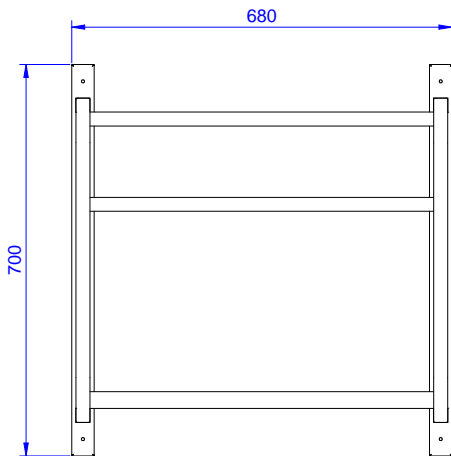

Accessories
Wall mounted shelf for 1 basket
680mm

ITEM # _____

MODEL # _____

NAME # _____

SIS # _____

AIA # _____

Main Features

- Designed to transport 500x500 mm dishwashing baskets.

Construction

- Capacity: from 1 to 4 baskets (based on model).
- Square section frame 25x25 mm.
- 304 AISI stainless steel construction throughout.

Sustainability

- Fitted with bottom tray and drain hole.

864357 (DWWS1)

Wall mounted shelf for 1 basket 680mm

Short Form Specification

Item No. _____

Constructed in 304 AISI stainless steel. Square 25x25mm tubular frame. Fitted with bottom tray and drain hole. Designed for baskets 500x500mm.

APPROVAL: _____

Front

Side

Top

Key Information:

External dimensions, Width:	
864357 (DWWS1)	680 mm
External dimensions, Depth:	500 mm
External dimensions, Height:	700 mm
Net weight:	8 kg