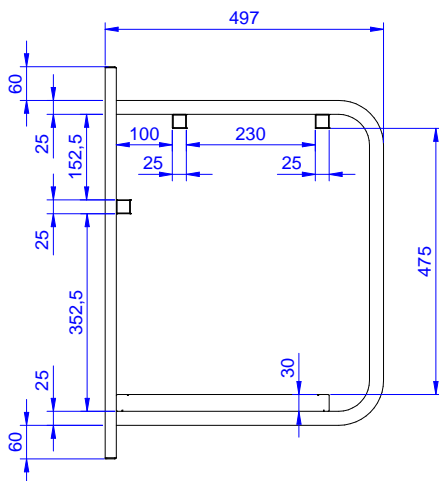

Construction

- Capacity: from 1 to 4 baskets (based on model).
- Square section frame 25x25 mm.
- 304 AISI stainless steel construction throughout.

Sustainability

- Fitted with bottom tray and drain hole.

864357 (DWWS1)

Wall mounted shelf for 1 basket 680mm

Short Form Specification

Item No. _____

Constructed in 304 AISI stainless steel. Square 25x25mm tubular frame. Fitted with bottom tray and drain hole. Designed for baskets 500x500mm.

APPROVAL: _____

Front

Side

Top

Key Information:

External dimensions, Width:	
864357 (DWWS1)	680 mm
External dimensions, Depth:	500 mm
External dimensions, Height:	700 mm
Net weight:	8 kg