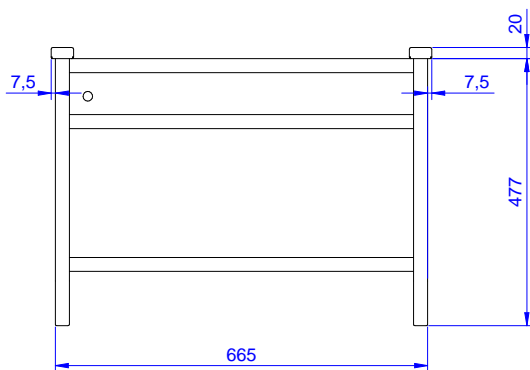

Construction

- Capacity: from 1 to 4 baskets (based on model).
- Square section frame 25x25 mm.
- 304 AISI stainless steel construction throughout.

Sustainability

- Fitted with bottom tray and drain hole.

864357 (DWWS1)

Wall mounted shelf for 1 basket 680mm

Short Form Specification

Item No. _____

Constructed in 304 AISI stainless steel. Square 25x25mm tubular frame. Fitted with bottom tray and drain hole. Designed for baskets 500x500mm.

APPROVAL: _____

Front

Side

Top

Key Information:

External dimensions, Width:	
864357 (DWWS1)	680 mm
External dimensions, Depth:	500 mm
External dimensions, Height:	700 mm
Net weight:	8 kg